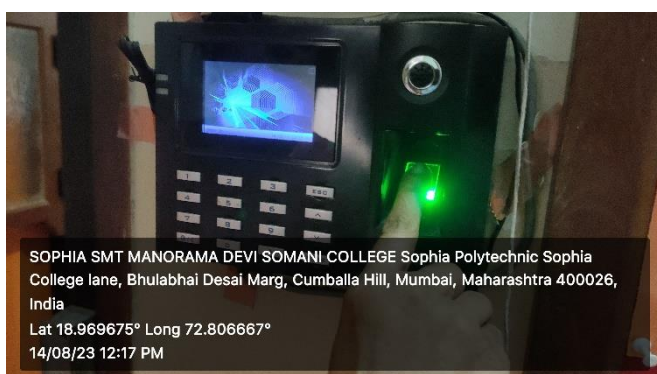

SOPHIA SMT. MANORAMA DEVI SOMANI COLLEGE

6.2.2. Implementation of E-Governance

Our College implements e-governance in its operations of Administration, Finance and Accounts, Student Admission and Support, and Examinations. Examples of these are listed below with either the URL portal details or geotagged photographs.

1) Administration:

- Staff Attendance is done biometrically using the following licensesoftware **Sensys** technology which we renew every year.

- The Continuation of Affiliation file is uploaded every year online on the University of Mumbai portal.
- Weblink : <https://muonline.org.in>
- All work related to AISHE and MIS as well as the Statistical Information that has to be uploaded are done online

Link of AISHE: <https://aishe.gov.in/aishe/instituteLoginPage>

Link of MIS: <https://dhemis.maharashtra.gov.in>

Link of Statistical information: <https://eoffice.mu.ac.in/statistical/dashpanel.php>