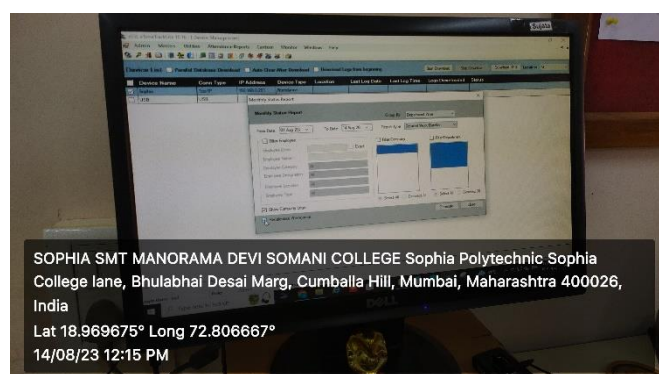

SOPHIA SMT. MANORAMA DEVI SOMANI COLLEGE

6.2.2. Implementation of E-Governance

Our College implements e-governance in its operations of Administration, Finance and Accounts, Student Admission and Support, and Examinations. Examples of these are listed below with either the URL portal details or geotagged photographs.

1) Administration:

- Staff Attendance is done biometrically using the following licensesoftware **Sensys** technology which we renew every year.

- The Continuation of Affiliation file is uploaded every year online on the University of Mumbai portal.
- Weblink : <https://muonline.org.in>
- All work related to AISHE and MIS as well as the Statistical Information that has to be uploaded are done online

Link of AISHE: <https://aishe.gov.in/aishe/instituteLoginPage>

Link of MIS: <https://dhemis.maharashtra.gov.in>

Link of Statistical information: <https://eoffice.mu.ac.in/statistical/dashpanel.php>