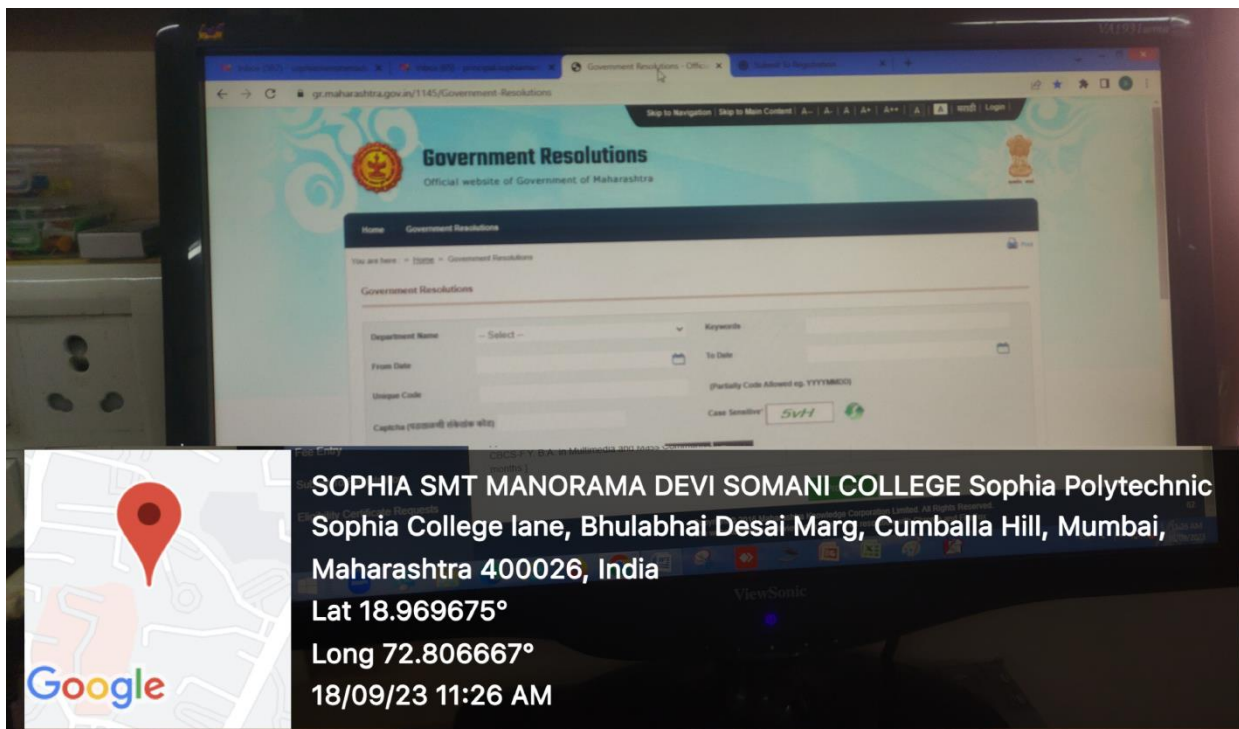

- All work related to NAAC is done online, e.g. the AQARs annually, the IIQA and the SSR.

Website Link: <https://assessmentonline.naac.gov.in/public/index.php/hei>

- All Government Resolutions (GRs) and University Circulars are checked online daily.

Website Link : <https://gr.maharashtra.gov.in/1145/Government-Resolutions>