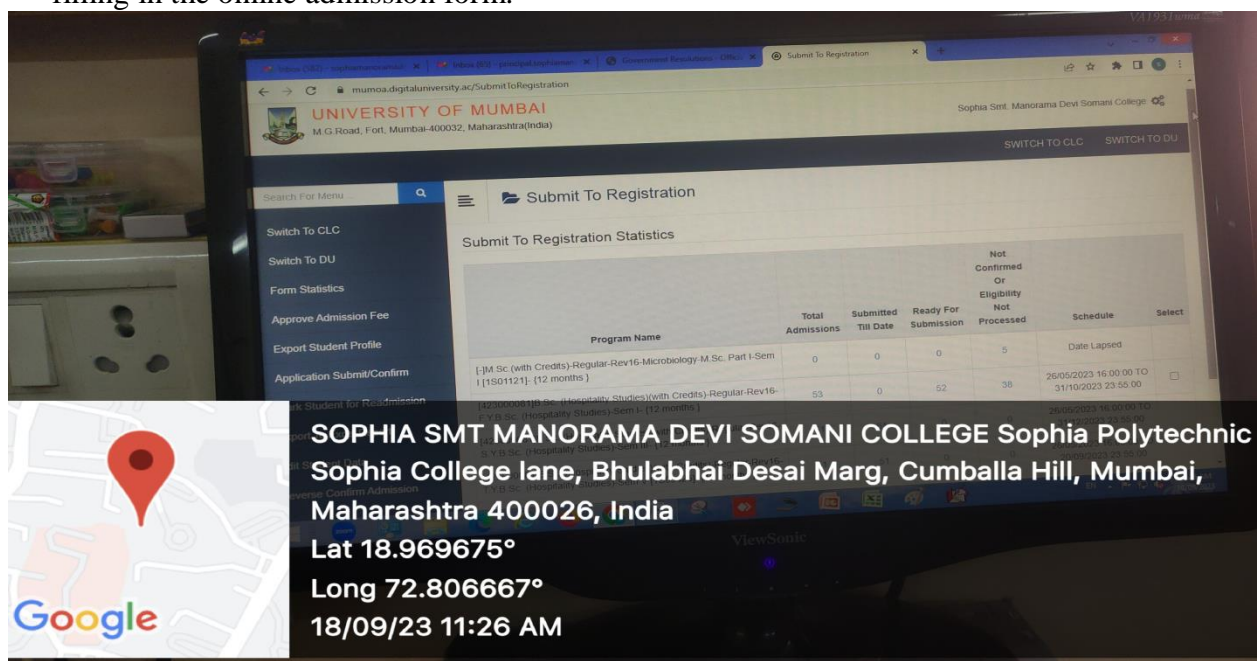

3) Student Admission and Support:

- The BSc Hospitality Studies admissions for all the three years are done on the University of Mumbai portal. Support is extended by our staff to students who require help for filling in the online admission form.