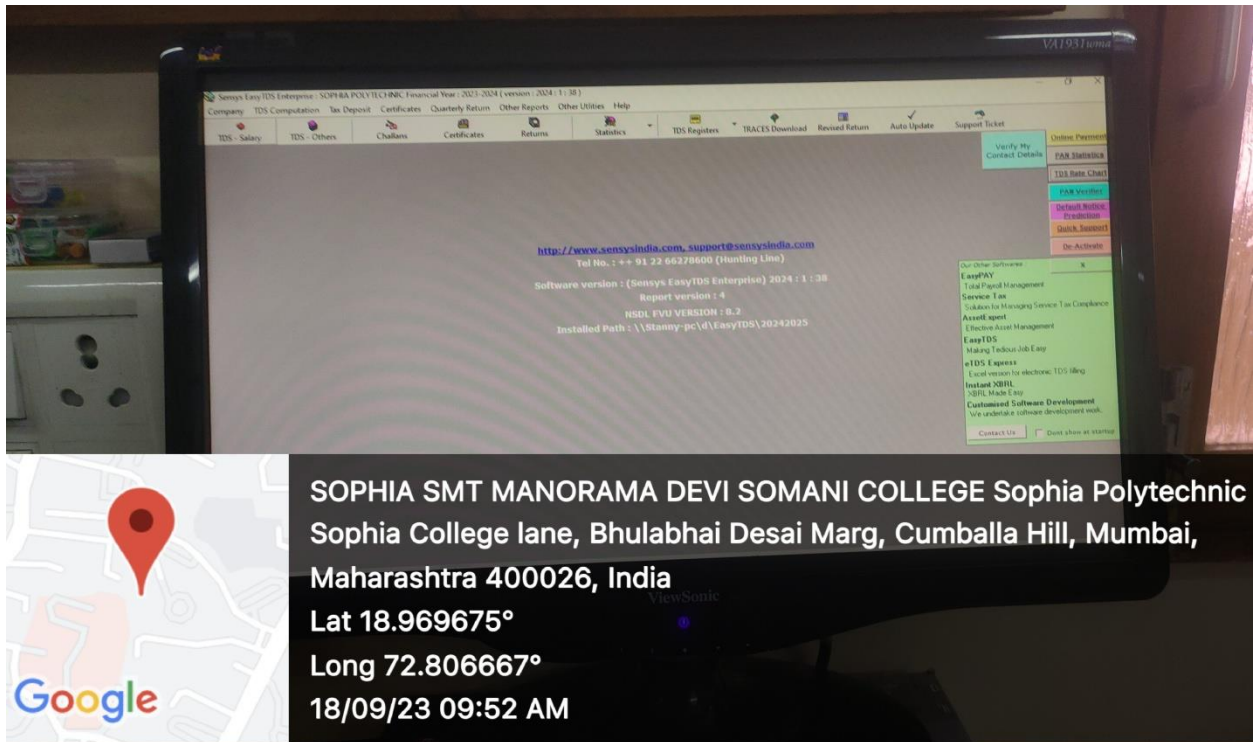

- Sensys Technologies – Easy TDS Panel (Version 2008.4.7) – for staff income tax work, TDS on professional fees and TDS on contracts.(License software which we renew every year)