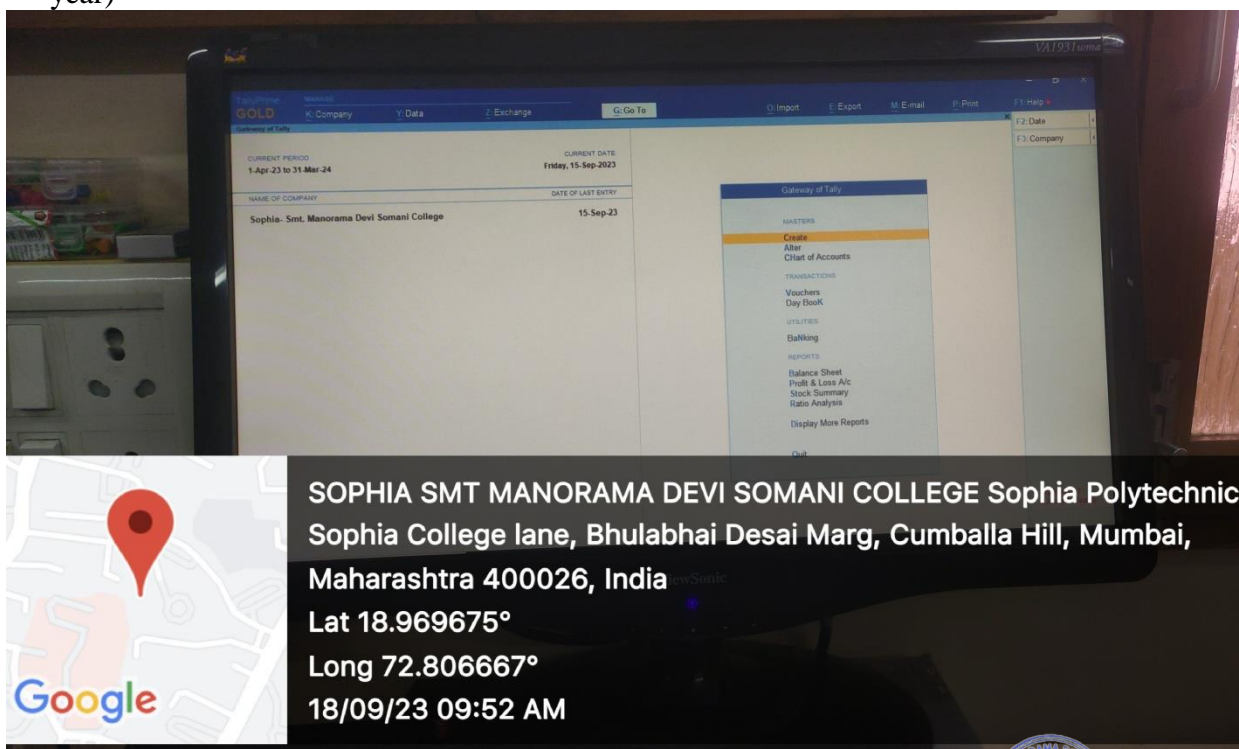

2) Finance and Accounts:

All accounts office work is done online. Our Accounts Office uses the following software:

- Tally Prime Gold – for all accounts purposes. (Licensesoftware which we renew every year)