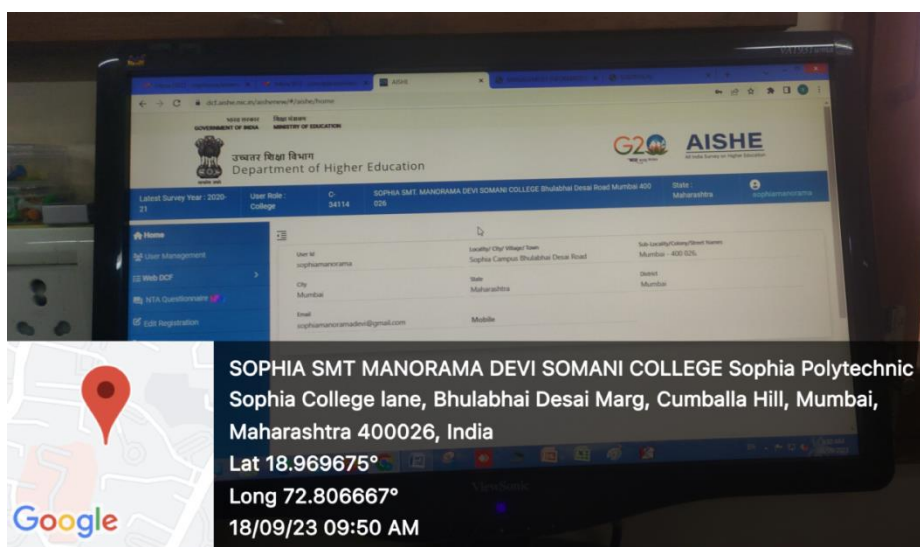

1) Administration:

- Staff Attendance is done biometrically using the following licensesoftware **Sensys** technology which we renew every year.

- The Continuation of Affiliation file is uploaded every year online on the University of Mumbai portal.
- Weblink : <https://muonline.org.in>
- All work related to AISHE and MIS as well as the Statistical Information that has to be uploaded are done online

Link of AISHE: <https://aishe.gov.in/aishe/instituteLoginPage>

Link of MIS: <https://dhemis.maharashtra.gov.in>

Link of Statistical information: <https://eoffice.mu.ac.in/statistical/dashpanel.php>

1. AISHE