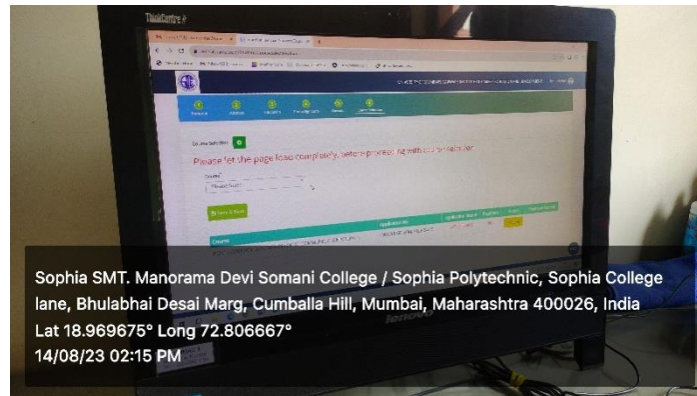

- SCM admission is done online on our website <https://www.scmsophia.com/online-application>
- There after students registration done online on University of Mumbai's Garware Institute portal.
  Link of GICED: <https://enrollonline.co.in/Registration/Apply/GICED>

- Every student of BSc Hospitality Studies has to be registered on the ABC portal. Our staff gives support and help to students for filling in their details on the ABC portal.
- Every year our students fill in the anti-ragging undertaking on the UGC portal and our IT staff helps them in filling in these undertakings.
  Website Link : <https://www.antiragging.in/>
  <https://www.amanmovement.org/raggingmain.html>

4) Examinations:

- **Khushi** software (License software which we renew every year) for generating results of the examinations conducted by the College on behalf of the University.
  Link of software company:

SOPHIA SMT MANORAMA DEVI SOMANI COLLEGE Sophia Polytechnic
Sophia College lane, Bhulabhai Desai Marg, Cumballa Hill, Mumbai,
Maharashtra 400026, India
Lat 18.969675°
Long 72.806667°
18/09/23 11:26 AM

- The TYBSc examinations are conducted by the University of Mumbai. The questions papers are sent to the College's examination centre online through DEPD portal. No screen shot can be taken of this because there is no examination in progress right now.